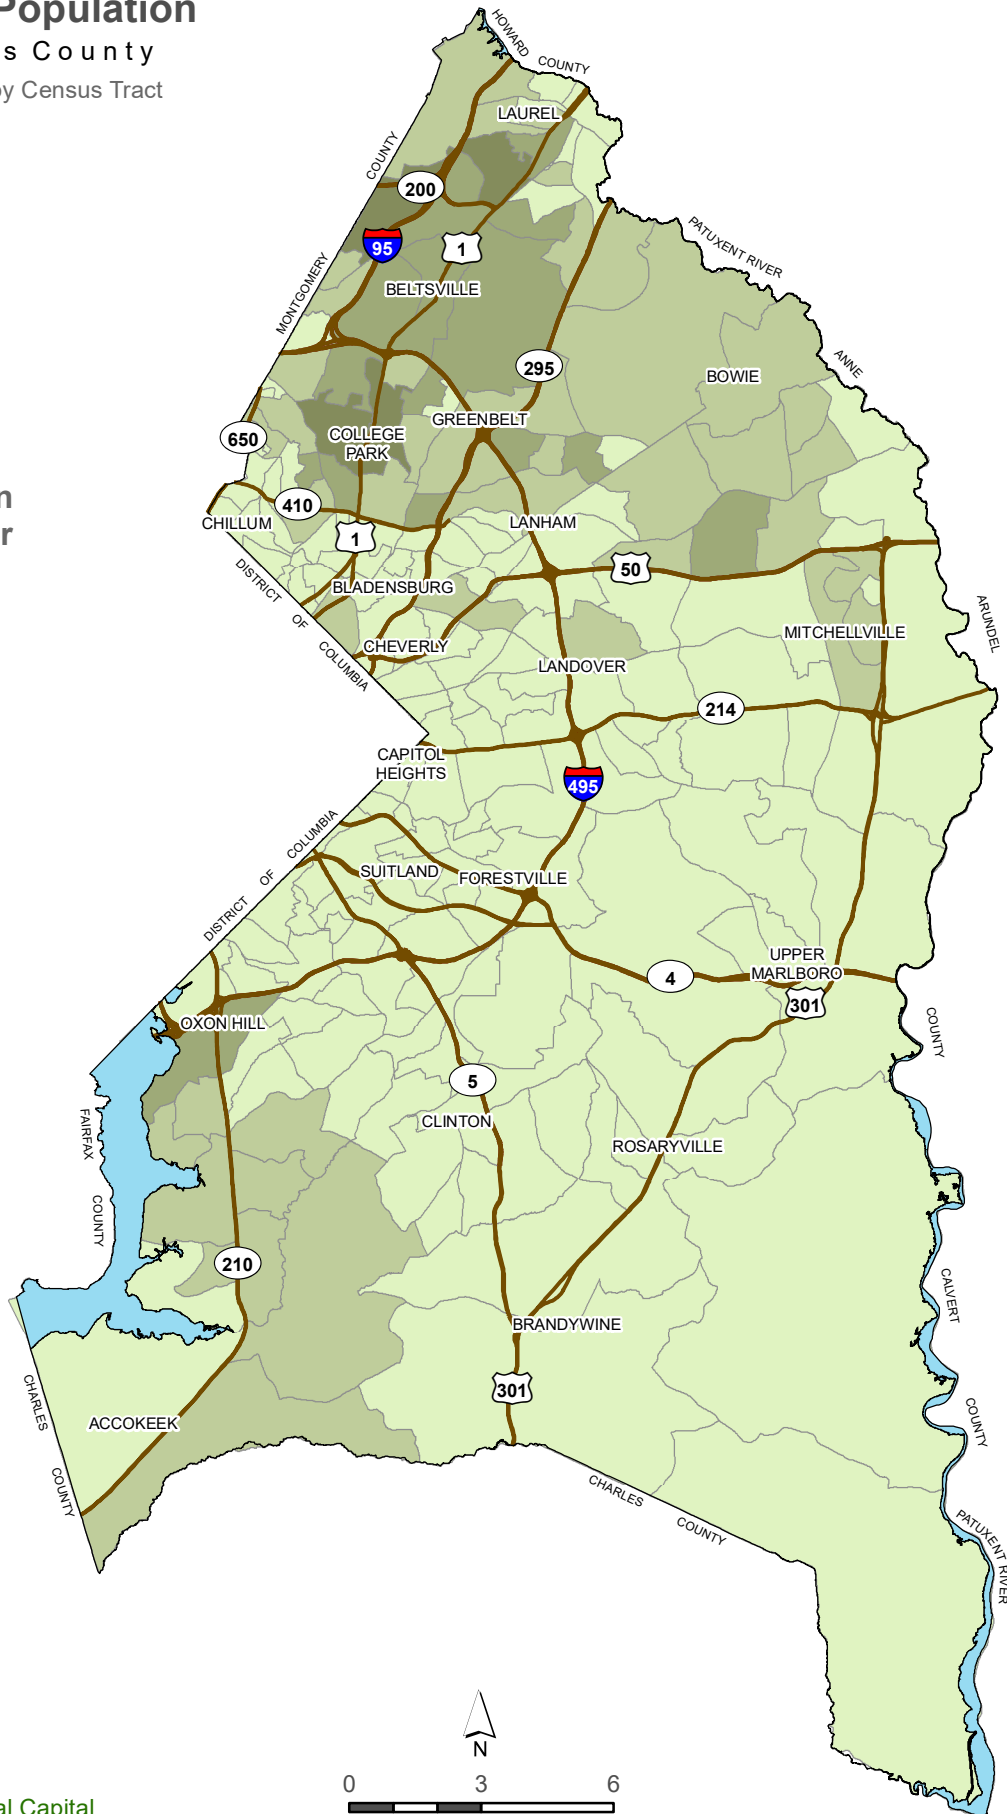

# 2020 Non-Hispanic Asian and Pacific Islander Population

Prince George's County

2020 Decennial Census, by Census Tract

## Non-Hispanic Asian and Pacific Islander Population

The Maryland-National Capital  
Park & Planning Commission  
Prince George's County Planning Department

Map Updated: January 2022, W. Lescure

For more information about the Census,  
visit the U.S Census Bureau at <http://www.census.gov>